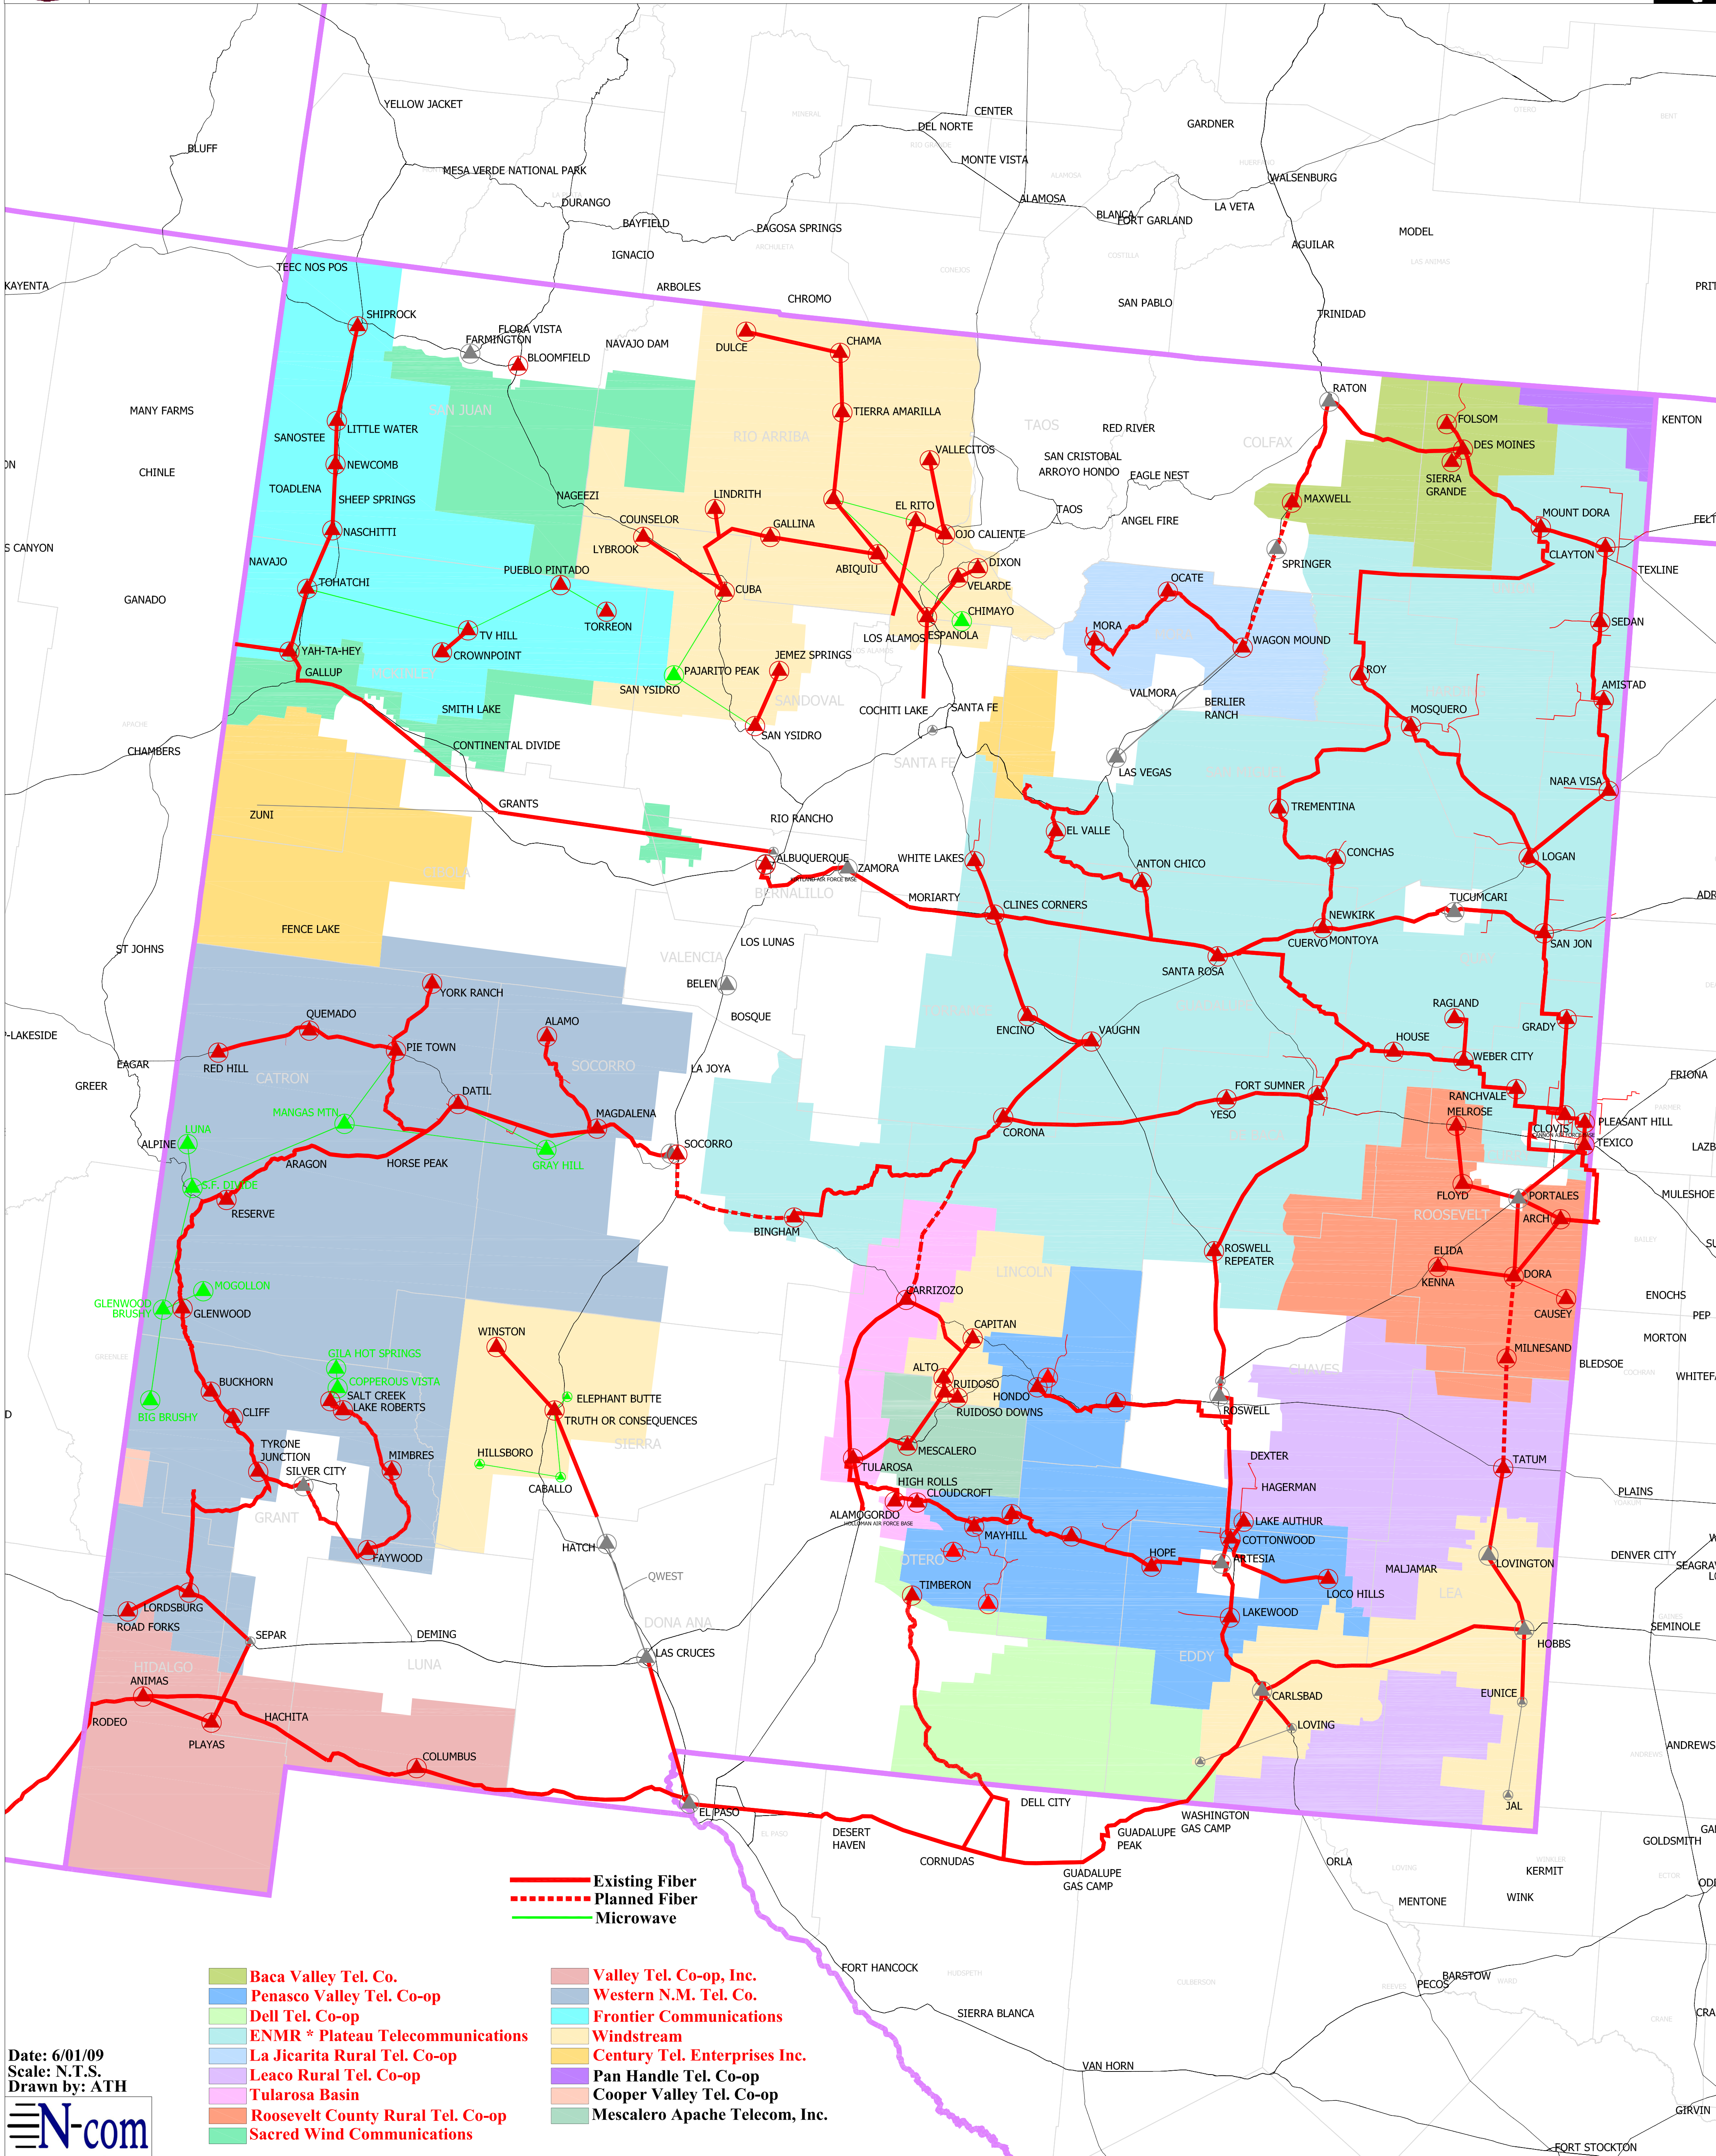

New Mexico Exchange Carrier Group

Date: 6/01/09
Scale: N.T.S.
Drawn by: ATH